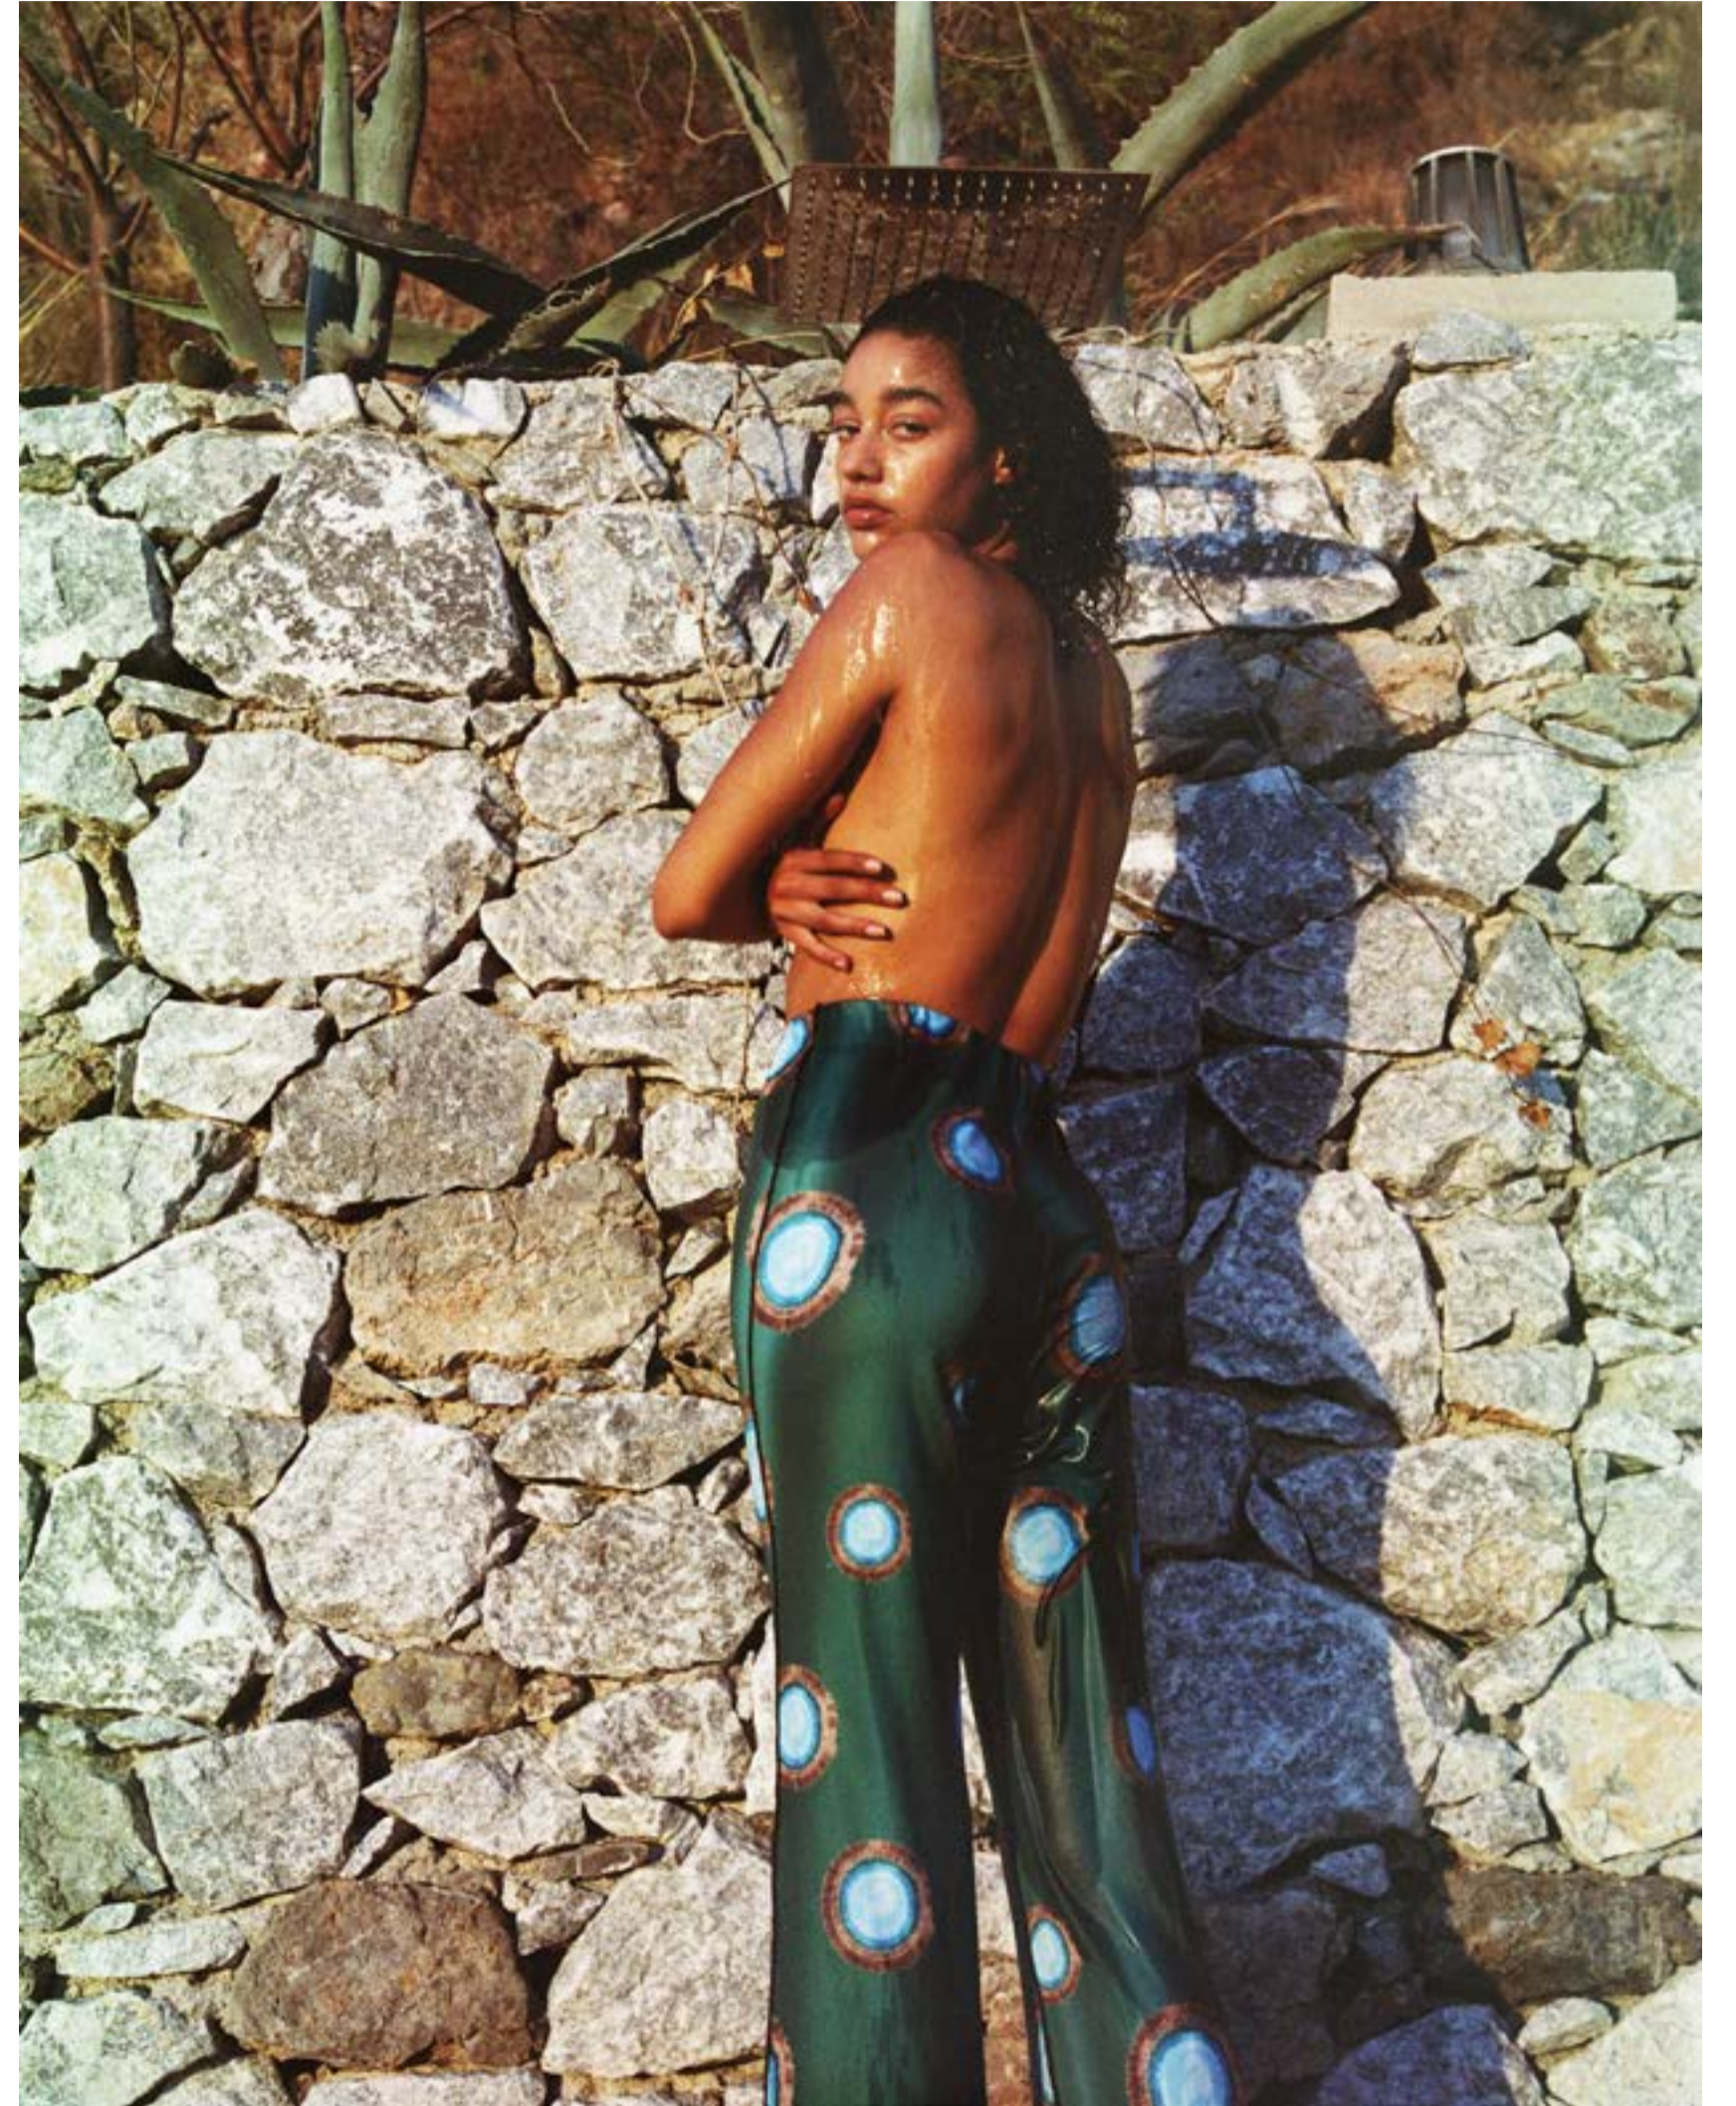

ANIMIM

SS22

ANIM

A woman with dark hair is sitting on a rocky ledge, looking back over her shoulder. She is wearing a dark, patterned dress with a yellow and black dot pattern. Her back is bare, and she has a white line drawn down the center of her back. The background consists of large, light-colored rocks and a dark, shadowed area. The word "ANIMI" is overlaid in white, serif capital letters across the middle of the image.