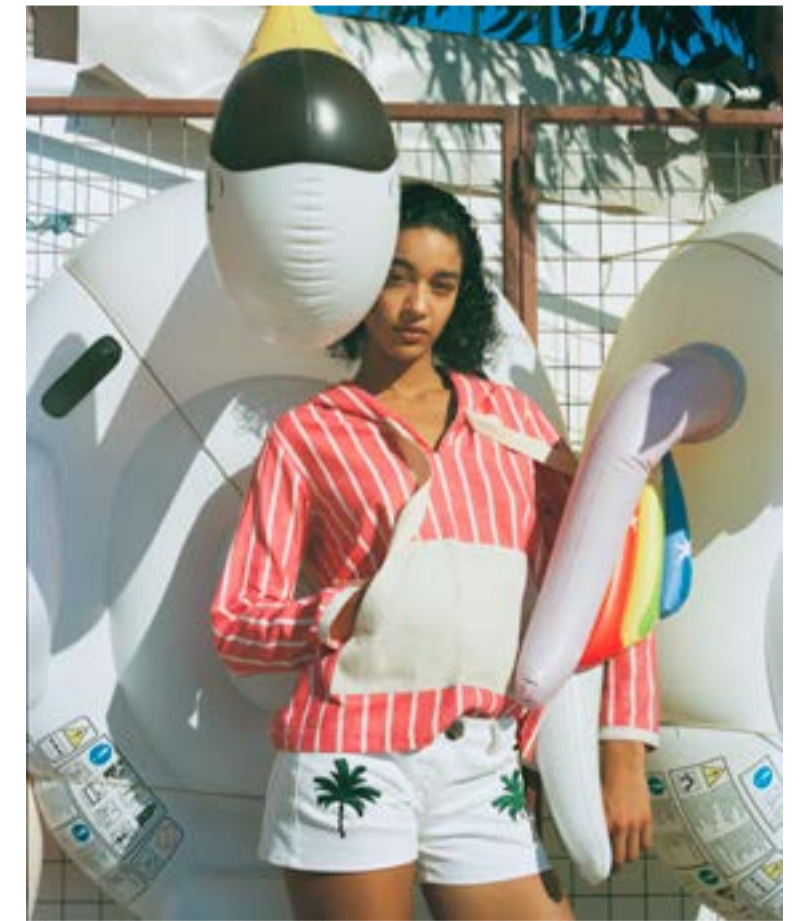

ANIMIM

SS22

ANIM

A woman with dark hair is sitting on a rocky ledge, looking back over her shoulder. She is wearing a dark, patterned dress with a yellow and black dot pattern. Her back is bare, and she has a white line drawn down the center of her back. The background consists of large, light-colored rocks and a dark, shadowed area. The word "ANIMI" is overlaid in white, serif capital letters across the middle of the image.