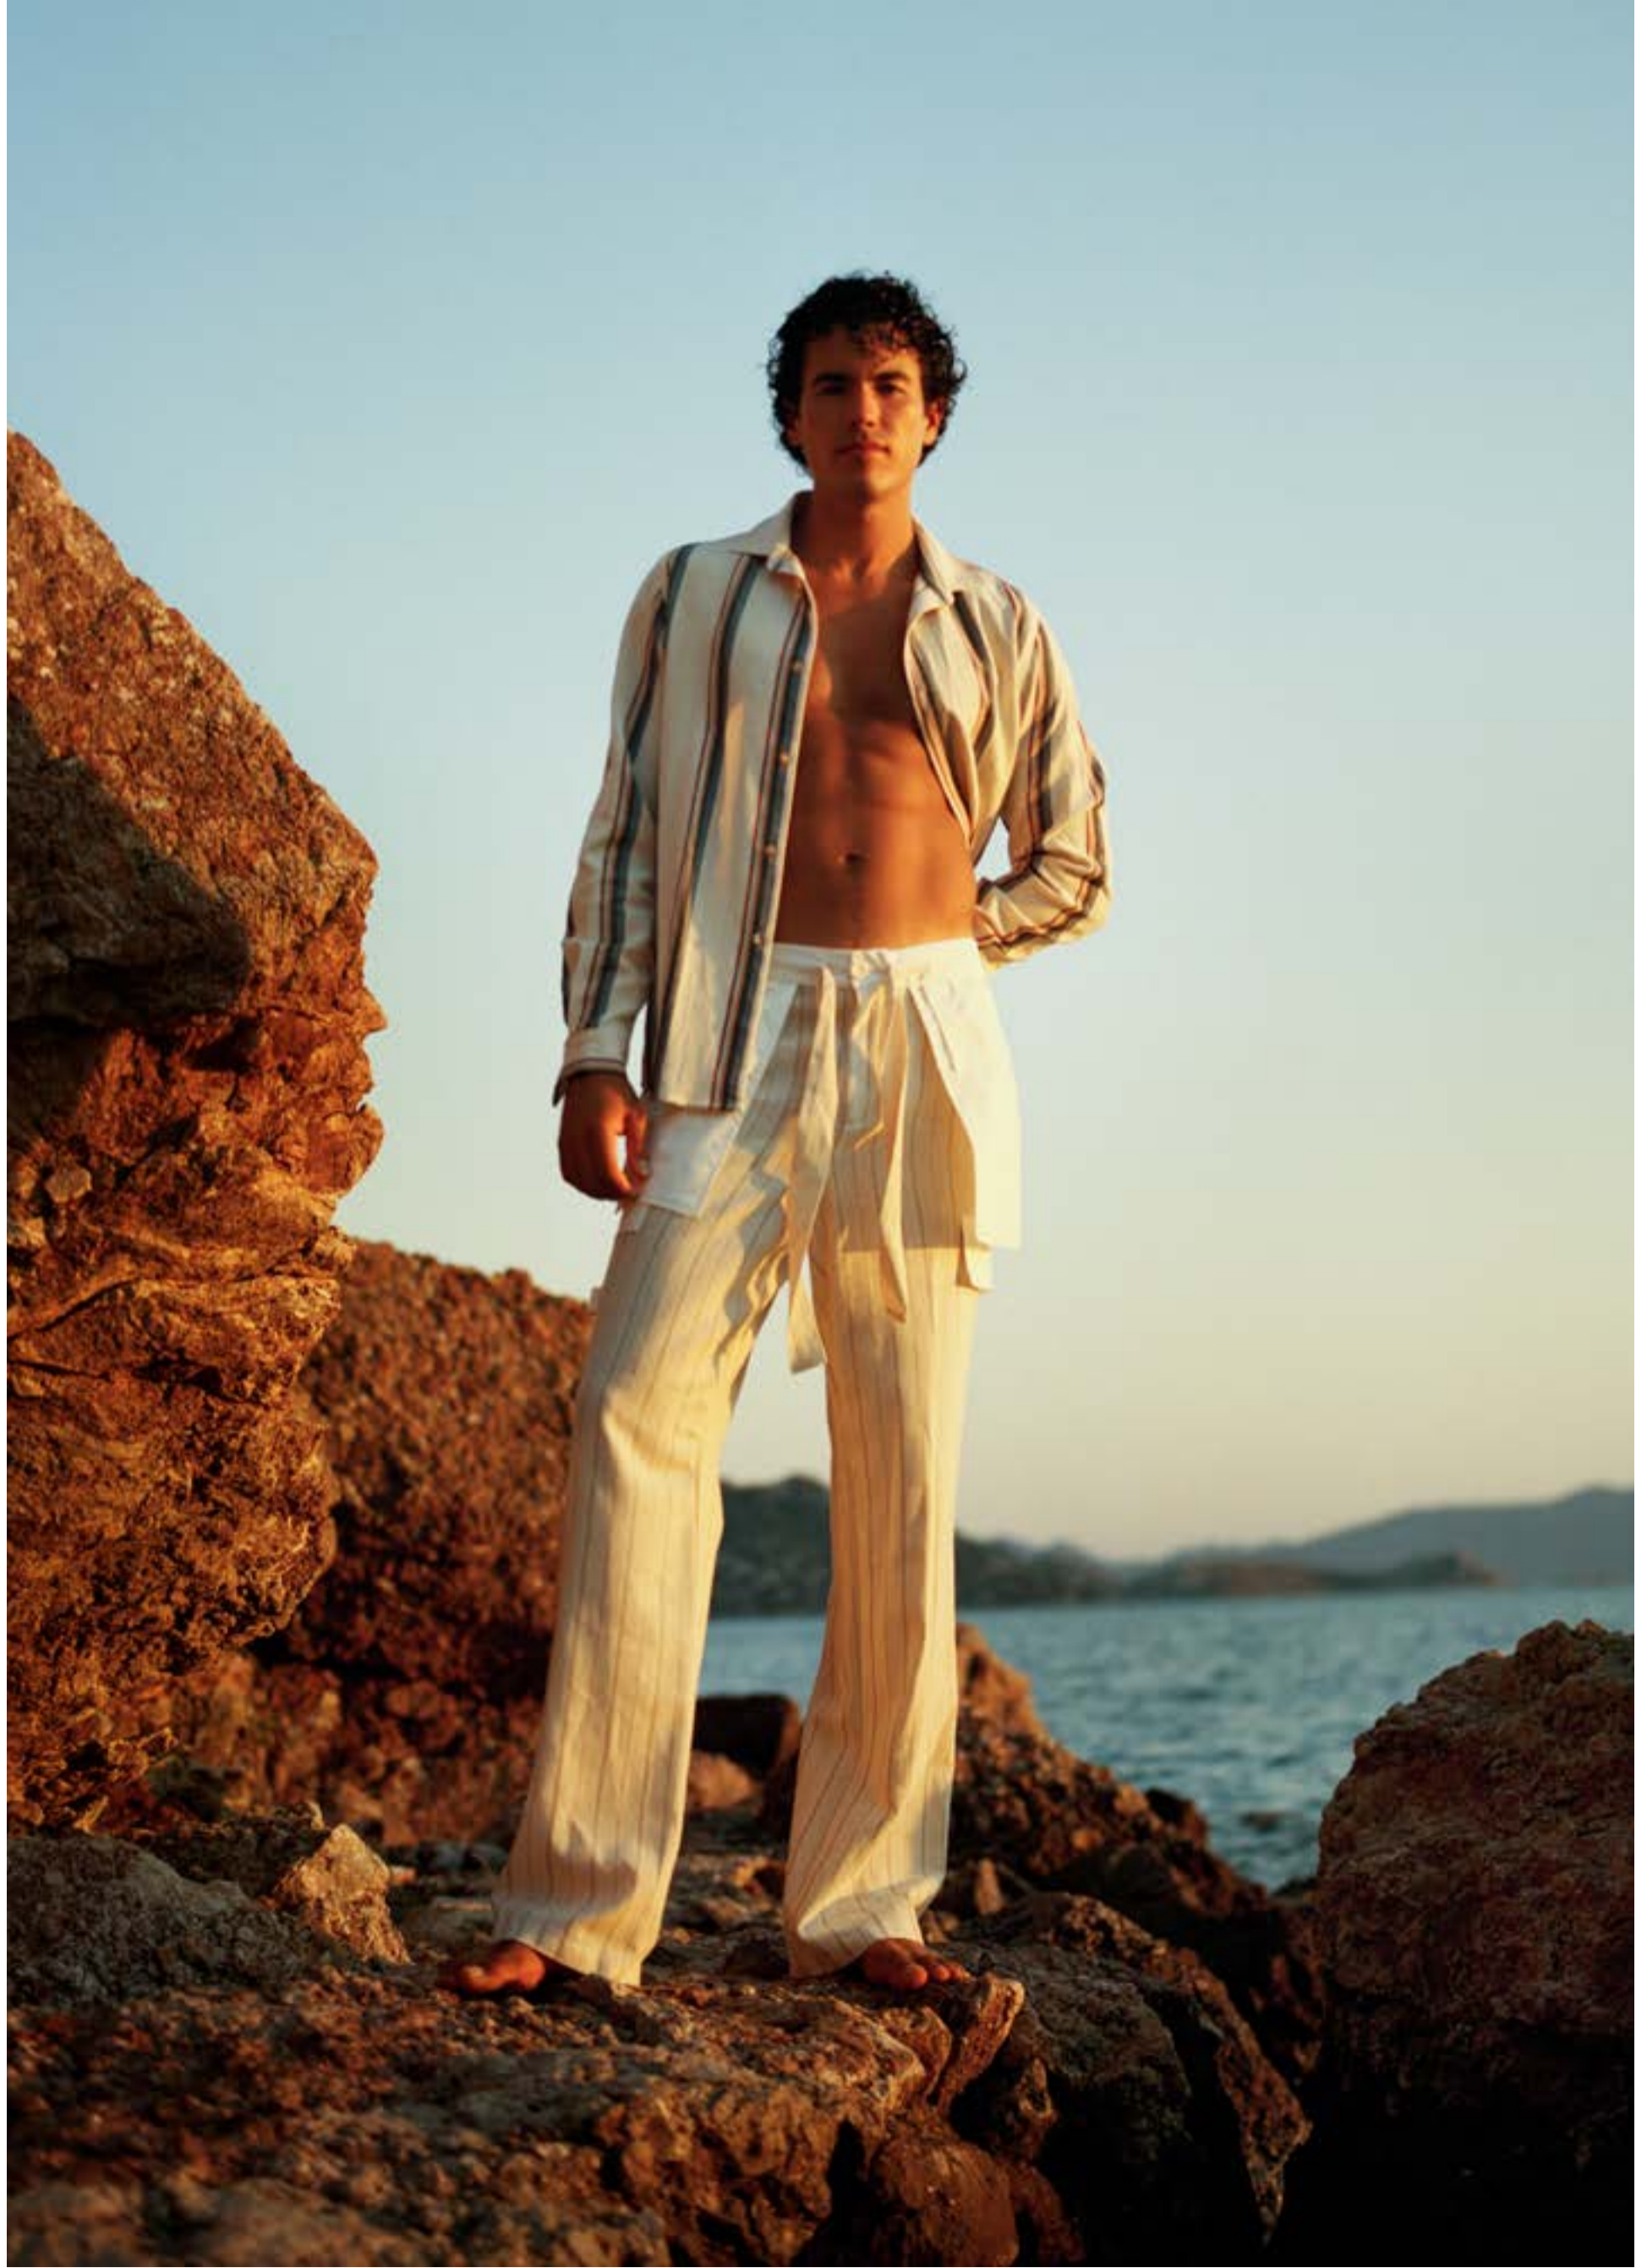

ANIMIM

SS22

ANIM

A woman with dark hair is sitting on a rocky ledge, looking back over her shoulder. She is wearing a dark, patterned dress with a yellow and black dot pattern. Her back is bare, and she has a white line drawn down the center of her back. The background consists of large, light-colored rocks and a dark, shadowed area. The word "ANIMI" is overlaid in white, serif capital letters across the middle of the image.