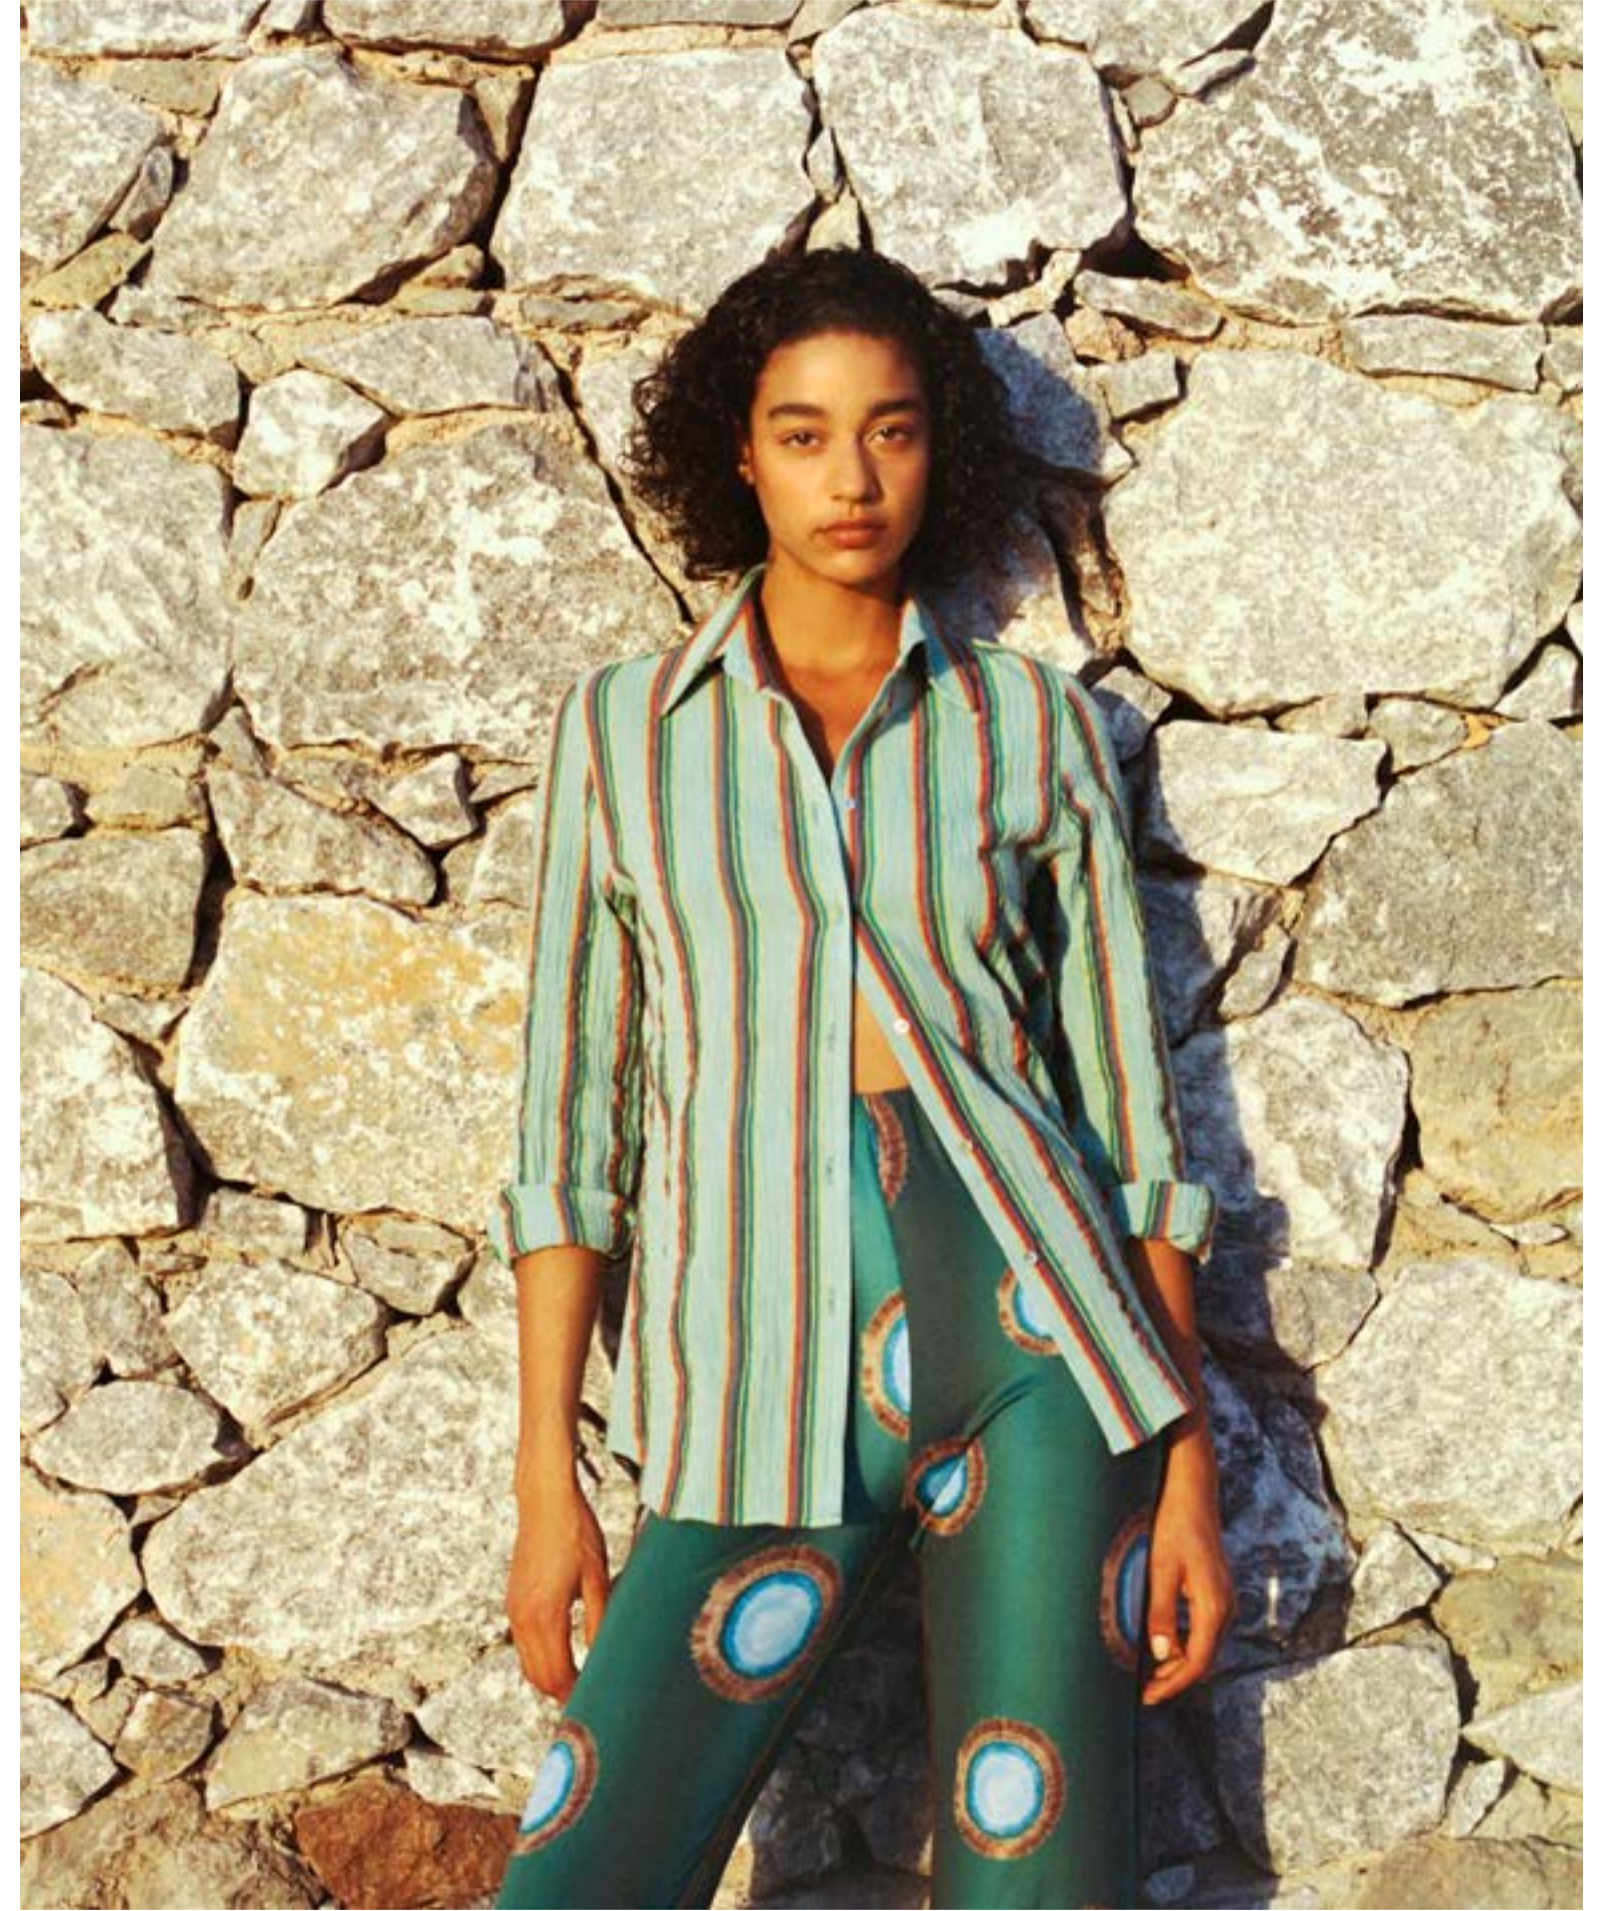

ANIMIM

SS22

ANIM

A woman with dark hair is sitting on a rocky ledge, looking back over her shoulder. She is wearing a dark, patterned dress with a yellow and black dot pattern. Her back is bare, and she has a white line drawn down the center of her back. The background consists of large, light-colored rocks and a dark, shadowed area. The word "ANIMI" is overlaid in white, serif capital letters across the middle of the image.