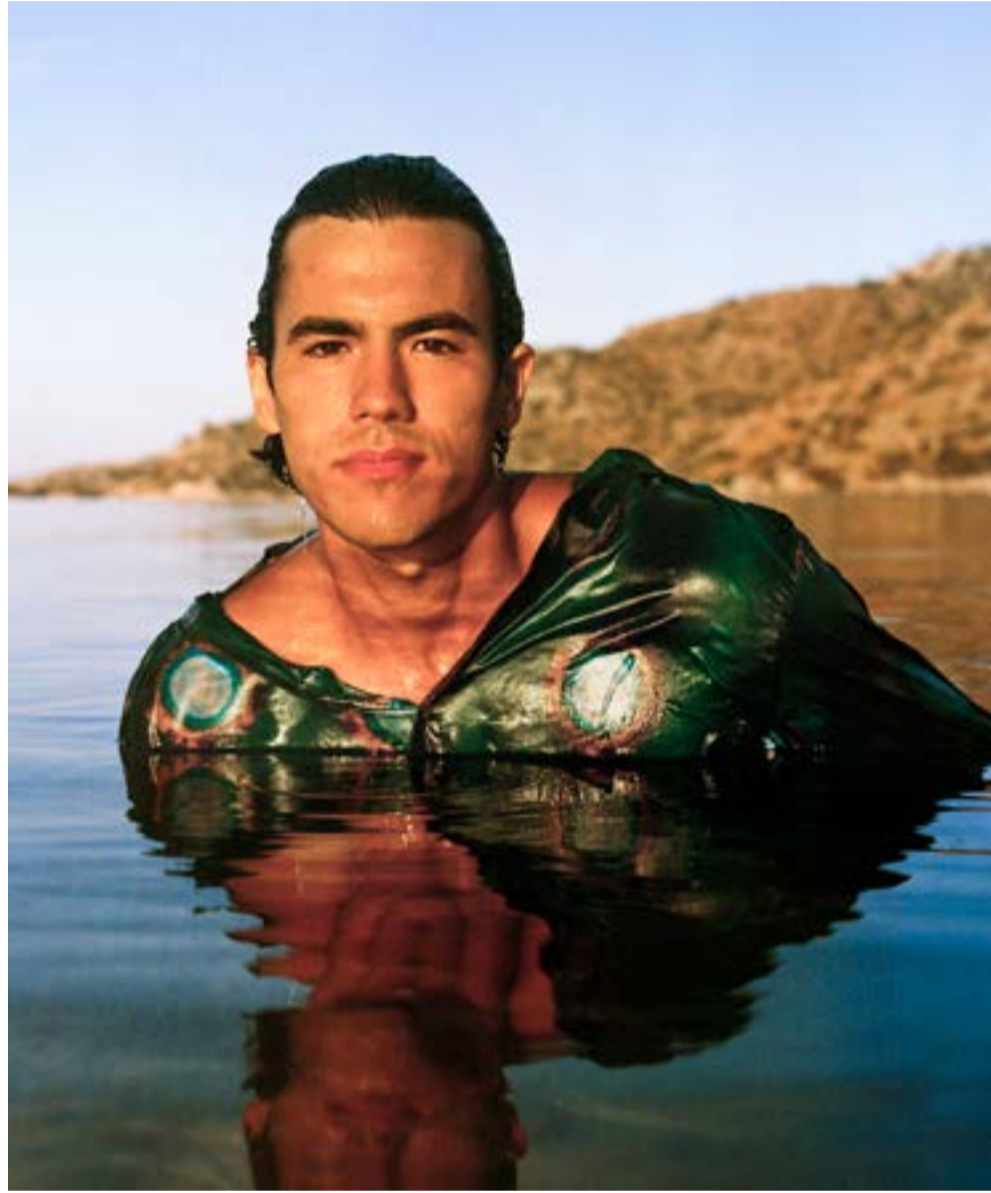

ANIMIM

SS22

ANIM

A woman with dark hair is sitting on a rocky ledge, looking back over her shoulder. She is wearing a dark, patterned dress with a yellow and black dot pattern. Her back is bare, and she has a white line drawn down the center of her back. The background consists of large, light-colored rocks and a dark, shadowed area. The word "ANIMI" is overlaid in white, serif capital letters across the middle of the image.