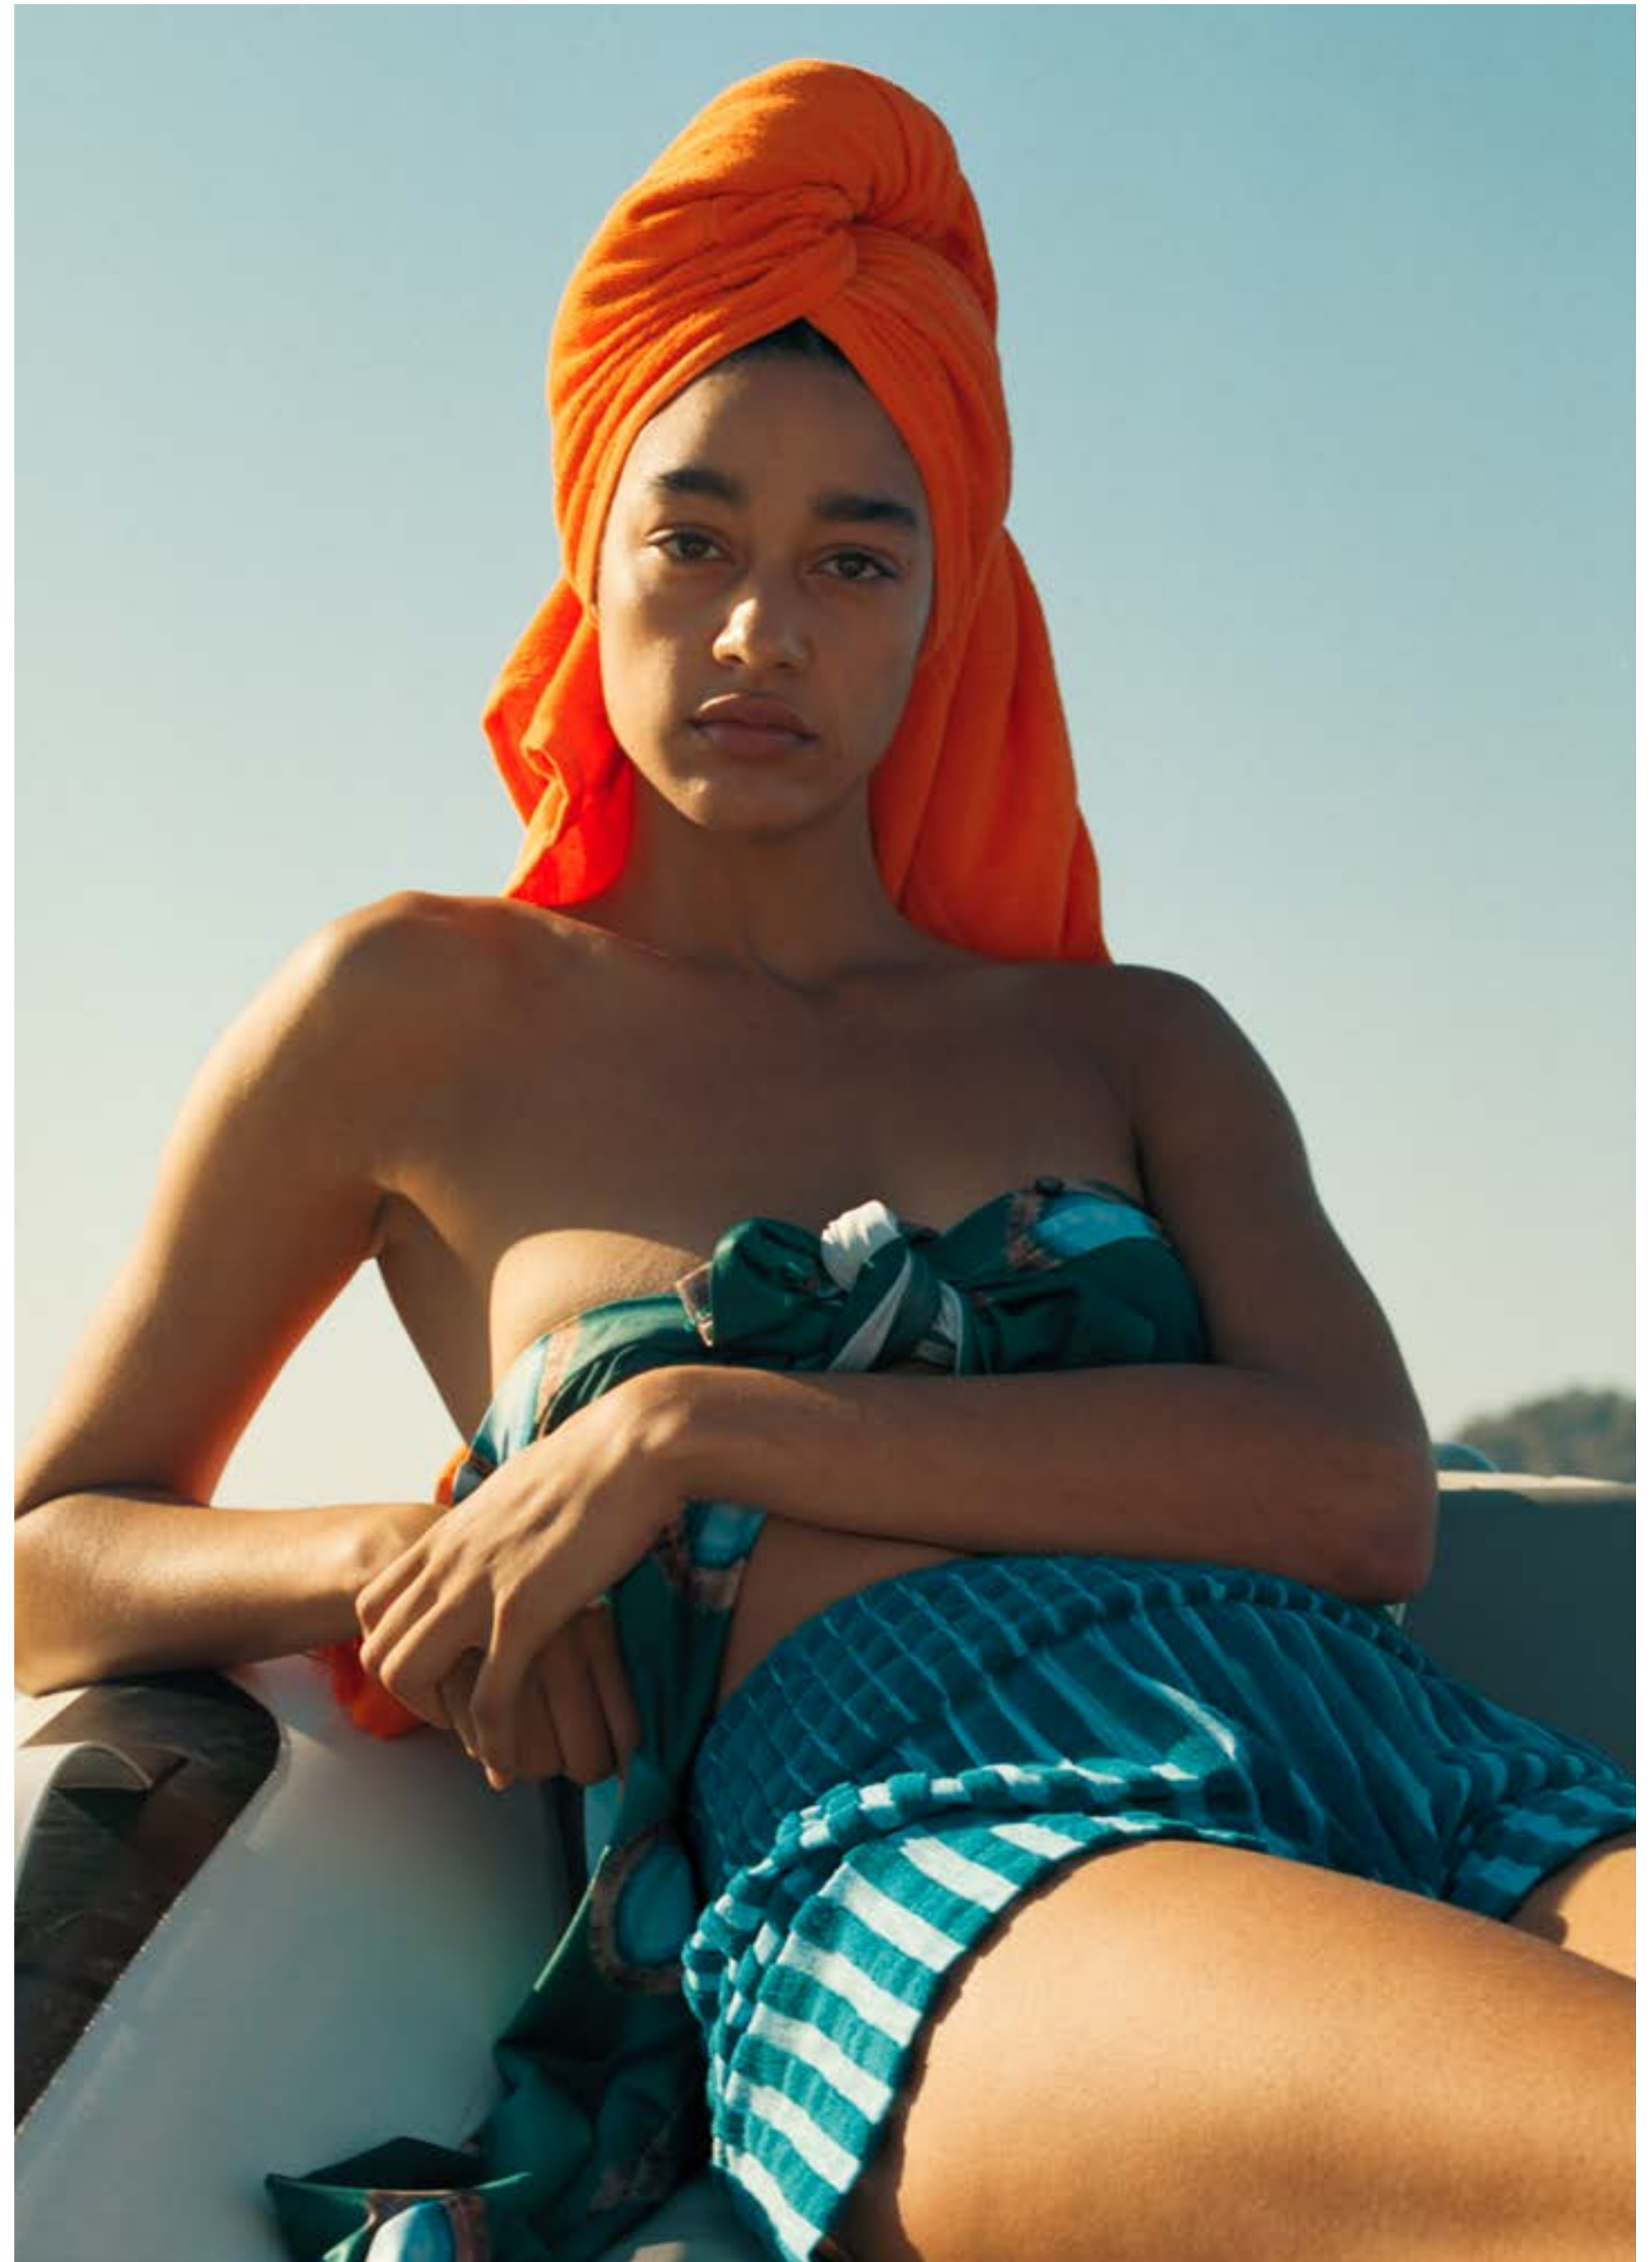

ANIMIM

SS22

ANIM

A woman with dark hair is sitting on a rocky ledge, looking back over her shoulder. She is wearing a dark, patterned dress with a yellow and black dot pattern. Her back is bare, and she has a white line drawn down the center of her back. The background consists of large, light-colored rocks and a dark, shadowed area. The word "ANIMI" is overlaid in white, serif capital letters across the middle of the image.